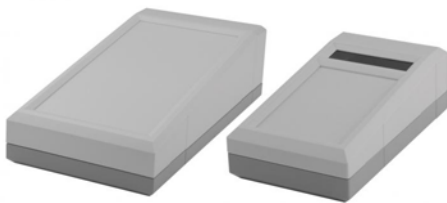

Elegant-Pult

Detailed product information can be found on www.bopla.de

- 3 sizes
- Versions with display screen or continuous membrane keypad area
- Plastic rear panel
- Integrated wall hanging unit
- Separate wall brackets (as an option)

Colour:

Lid: light grey, similar to RAL 7035; base: agate grey, similar to RAL 7038; special colours on request

Protection class:

IP 40/DIN EN 60529

Enclosure material:

PS (polystyrene); for details see Technical Information

This enclosure series stands out thanks to its compact design

Elegant-Pult is available with a continuous membrane keypad area or with a display screen and membrane keypad area.

Bosses are provided in the lid and base for fitting circuit boards or mounting panels with self-tapping screws.

For model series EG 20.. the position of the bosses in the base is specially designed for Euro card format (100 x 160 mm).

1 mm recessed operating area for use with membrane keypads.

Wall mounting is by means of break-out keyholes or optional wall brackets.