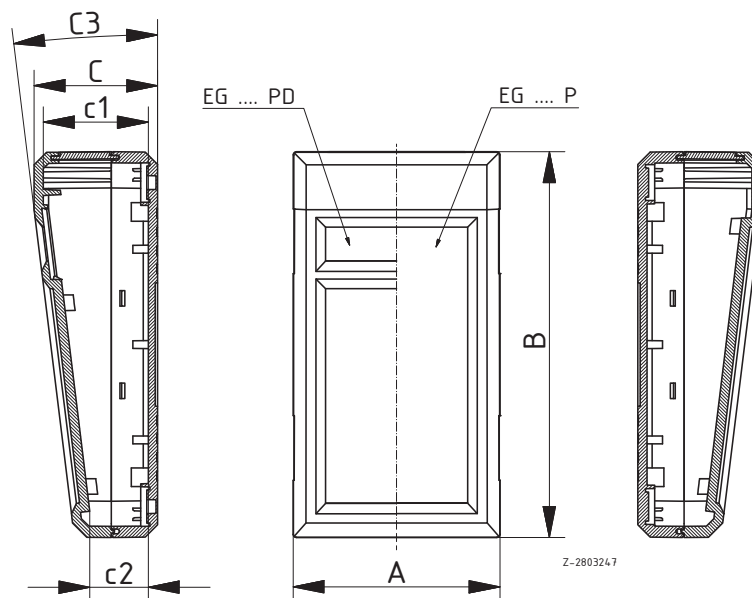

* = Available on request