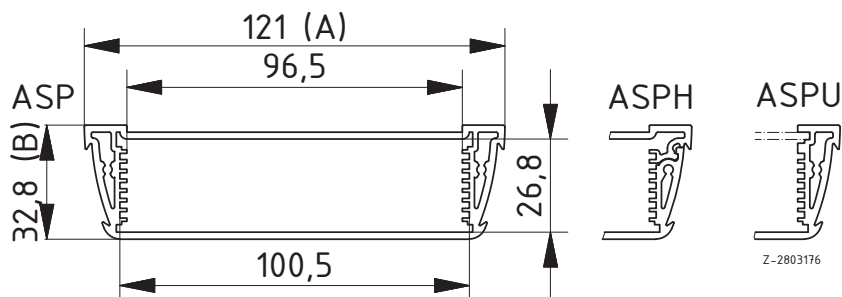

Scope Of Delivery: Enclosure profile

Notes: C = profile length, special lengths on request.

Enclosure profiles, horizontally-divided

Model	Order no.	A	B	C	Colour
ASPH 1230-0100 7024	94232100	121	32.8	100	Graphite grey
ASPH 1230-0100 9006	94231100	121	32.8	100	Silver
ASPH 1230-0150 7024	94232150	121	32.8	150	Graphite grey
ASPH 1230-0150 9006	94231150	121	32.8	150	Silver
ASPH 1230-0200 7024	94232200	121	32.8	200	Graphite grey
ASPH 1230-0200 9006	94231200	121	32.8	200	Silver
ASPH 1230-1000 7024	94232000	121	32.8	1000	Graphite grey
ASPH 1230-1000 9006	94231000	121	32.8	1000	Silver

Scope Of Delivery: Enclosure profile, two parts including profile seal

Notes: C = profile length, special lengths on request.

Enclosure profiles, open on one side

Model	Order no.	A	B	C	Colour
ASPU 1230-0100 7024	94332100	121	32.8	100	Graphite grey
ASPU 1230-0100 9006	94331100	121	32.8	100	Silver
ASPU 1230-0150 7024	94332150	121	32.8	150	Graphite grey
ASPU 1230-0150 9006	94331150	121	32.8	150	Silver
ASPU 1230-0200 7024	94332200	121	32.8	200	Graphite grey
ASPU 1230-0200 9006	94331200	121	32.8	200	Silver
ASPU 1230-1000 7024	94332000	121	32.8	1000	Graphite grey
ASPU 1230-1000 9006	94331000	121	32.8	1000	Silver

Scope Of Delivery: Enclosure profile

Notes: C = profile length, special lengths on request.

* = Available on request