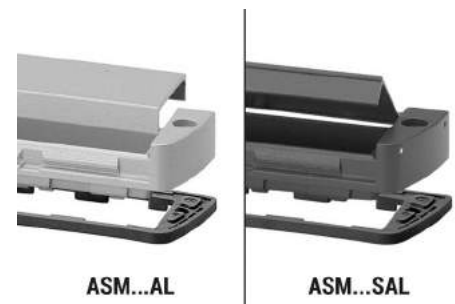

Removable or hinged lids with a high level of protection are available when battery compartments or service interfaces are required.