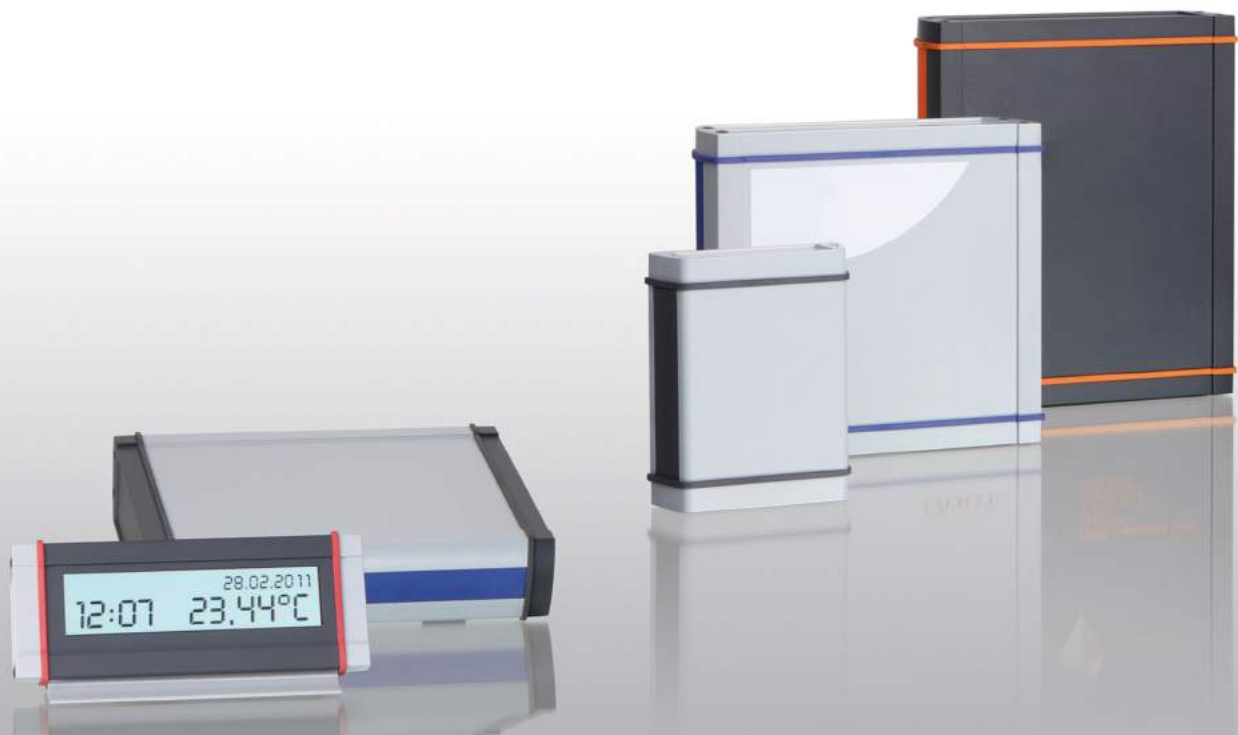

Alustyle

Detailed product information
can be found on
www.bopla.de

- 3 profile variants
- 5 profile cross-sections
- Standard lengths ex warehouse
- Special lengths available at short notice
- Functional end covers
- Good EMC shielding
- Powder-coating, depending on type, similar to RAL 7024 or 9006
- Design seals in 5 colours
- Special colours on request
- Wide range of accessories