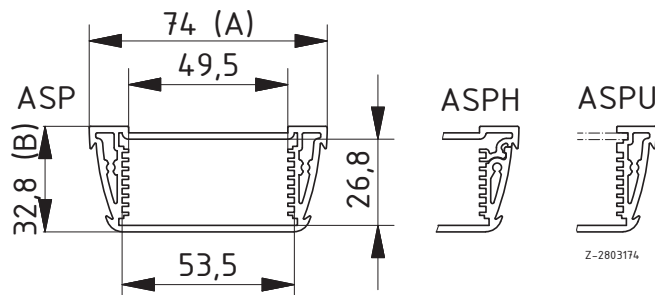

Z-2803174

* = Available on request