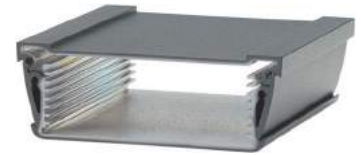

Alustyle 1030 | Enclosure profiles

Enclosure profiles, closed

Model	Order no.	A	B	C	Colour
ASP 1030-0100 7024	94122100	98.5	32.8	100	Graphite grey
ASP 1030-0100 9006	94121100	98.5	32.8	100	Silver
ASP 1030-0150 7024	94122150	98.5	32.8	150	Graphite grey
ASP 1030-0150 9006	94121150	98.5	32.8	150	Silver
ASP 1030-0200 7024	94122200	98.5	32.8	200	Graphite grey
ASP 1030-0200 9006	94121200	98.5	32.8	200	Silver
ASP 1030-1000 7024	94122000	98.5	32.8	1000	Graphite grey
ASP 1030-1000 9006	94121000	98.5	32.8	1000	Silver

Scope Of Delivery: Enclosure profile

Notes: C = profile length, special lengths on request.

Enclosure profiles, horizontally-divided

Model	Order no.	A	B	C	Colour
ASPH 1030-0100 7024	94222100	98.5	32.8	100	Graphite grey
ASPH 1030-0100 9006	94221100	98.5	32.8	100	Silver
ASPH 1030-0150 7024	94222150	98.5	32.8	150	Graphite grey
ASPH 1030-0150 9006	94221150	98.5	32.8	150	Silver
ASPH 1030-0200 7024	94222200	98.5	32.8	200	Graphite grey
ASPH 1030-0200 9006	94221200	98.5	32.8	200	Silver
ASPH 1030-1000 7024	94222000	98.5	32.8	1000	Graphite grey
ASPH 1030-1000 9006	94221000	98.5	32.8	1000	Silver

Scope Of Delivery: Enclosure profile, two parts including profile seal

Notes: C = profile length, special lengths on request.