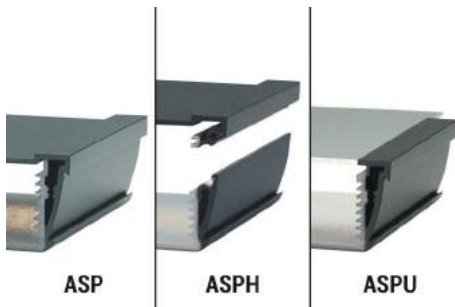

Variable lengths and the profile variants closed (ASP), horizontally divided (ASPH) or open on one side (ASPU) ensure versatile uses.

Recessed profile side for mounting membrane keypads up to 2 mm; smooth profile side for printing, laser engraving etc.

The PCB plug-ins have identical dimensions on all levels up to immediately under the lid area.

Contact surfaces which contact the lid to the profile guarantee good EMC protection. EMC seals are available if greater protection is required.