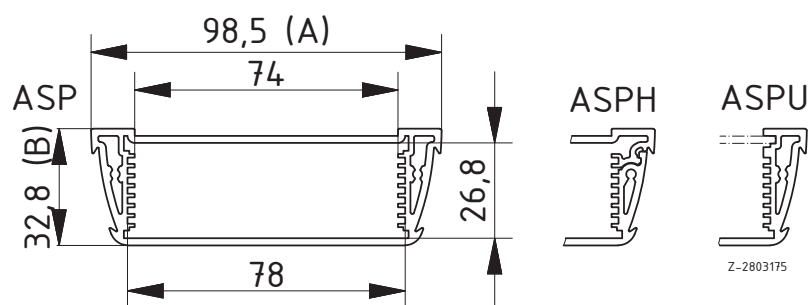

Scope Of Delivery: Enclosure profile

Notes: C = profile length, special lengths on request.

Enclosure profiles, horizontally-divided

Model	Order no.	A	B	C	Colour
ASPH 1030-0100 7024	94222100	98.5	32.8	100	Graphite grey
ASPH 1030-0100 9006	94221100	98.5	32.8	100	Silver
ASPH 1030-0150 7024	94222150	98.5	32.8	150	Graphite grey
ASPH 1030-0150 9006	94221150	98.5	32.8	150	Silver
ASPH 1030-0200 7024	94222200	98.5	32.8	200	Graphite grey
ASPH 1030-0200 9006	94221200	98.5	32.8	200	Silver
ASPH 1030-1000 7024	94222000	98.5	32.8	1000	Graphite grey
ASPH 1030-1000 9006	94221000	98.5	32.8	1000	Silver

Scope Of Delivery: Enclosure profile, two parts including profile seal

Notes: C = profile length, special lengths on request.

Enclosure profiles, open on one side

Model	Order no.	A	B	C	Colour
ASPU 1030-0100 7024	94322100	98.5	32.8	100	Graphite grey
ASPU 1030-0100 9006	94321100	98.5	32.8	100	Silver
ASPU 1030-0150 7024	94322150	98.5	32.8	150	Graphite grey
ASPU 1030-0150 9006	94321150	98.5	32.8	150	Silver
ASPU 1030-0200 7024	94322200	98.5	32.8	200	Graphite grey
ASPU 1030-0200 9006	94321200	98.5	32.8	200	Silver
ASPU 1030-1000 7024	94322000	98.5	32.8	1000	Graphite grey
ASPU 1030-1000 9006	94321000	98.5	32.8	1000	Silver

Scope Of Delivery: Enclosure profile

Notes: C = profile length, special lengths on request.

For accessories, please see the end of the chapter

Alustyle 1230 | Enclosure profiles

Enclosure profiles, closed