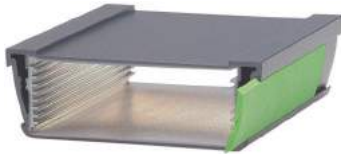

Alustyle | Accessories

Decor strips, TPE

Model	Order no.	Colour	Note
AS 20-0050 DS	94605050	Red	Length 48.4 mm
AS 20-0050 DS	94603050	Green	Length 48.4 mm
AS 20-0050 DS	94606050	Orange	Length 48.4 mm
AS 20-0050 DS	94604050	Blue	Length 48.4 mm
AS 20-0050 DS	94607050	Dark grey	Length 48.4 mm
AS 20-0100 DS	94605100	Red	Length 98.4 mm
AS 20-0100 DS	94603100	Green	Length 98.4 mm
AS 20-0100 DS	94606100	Orange	Length 98.4 mm
AS 20-0100 DS	94604100	Blue	Length 98.4 mm
AS 20-0100 DS	94607100	Dark grey	Length 98.4 mm
AS 20-0150 DS	94605150	Red	Length 148.4 mm
AS 20-0150 DS	94603150	Green	Length 148.4 mm
AS 20-0150 DS	94606150	Orange	Length 148.4 mm
AS 20-0150 DS	94604150	Blue	Length 148.4 mm
AS 20-0150 DS	94607150	Dark grey	Length 148.4 mm
AS 20-0200 DS	94605200	Red	Length 198.4 mm
AS 20-0200 DS	94603200	Green	Length 198.4 mm
AS 20-0200 DS	94606200	Orange	Length 198.4 mm
AS 20-0200 DS	94604200	Blue	Length 198.4 mm
AS 20-0200 DS	94607200	Dark grey	Length 198.4 mm

Scope Of Delivery: 10 decor strips

Notes: Mounting in the side system grooves. Special lengths up to max. 310 mm on request. As an alternative, individually printed membranes can be used.