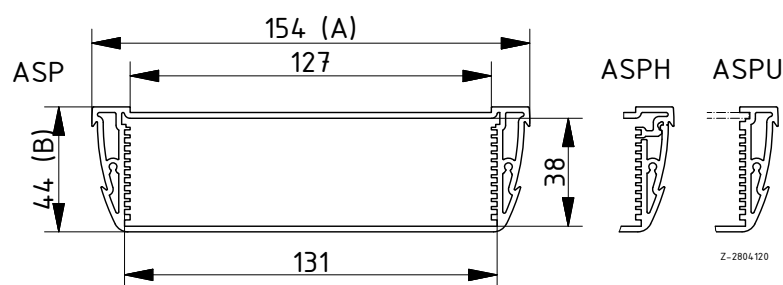

Scope Of Delivery: Enclosure profile

Notes: C = profile length, special lengths on request.

Enclosure profiles, horizontally-divided

Model	Order no.	A	B	C
ASPH 1540-0100	94252100	154	44	100
ASPH 1540-0100	94251100	154	44	100
ASPH 1540-0150	94252150	154	44	150
ASPH 1540-0150	94251150	154	44	150
ASPH 1540-0200	94252200	154	44	200
ASPH 1540-0200	94251200	154	44	200
ASPH 1540-1000	94252000	154	44	1000
ASPH 1540-1000	94251000	154	44	1000

Scope Of Delivery: Enclosure profile, two parts including profile seal

Notes: C = profile length, special lengths on request.

Enclosure profiles, open on one side

Model	Order no.	A	B	C
ASPU 1540-0100 7024	94352100	154	44	100
ASPU 1540-0100 9006	94351100	154	44	100
ASPU 1540-0150 7024	94352150	154	44	150
ASPU 1540-0150 9006	94351150	154	44	150
ASPU 1540-0200 7024	94352200	154	44	200
ASPU 1540-0200 9006	94351200	154	44	200
ASPU 1540-1000 7024	94352000	154	44	1000
ASPU 1540-1000 9006	94351000	154	44	1000

Scope Of Delivery: Enclosure profile

Notes: C = profile length, special lengths on request.

For accessories, please see the end of the chapter

Alustyle 1850 | Enclosure profiles

Enclosure profiles, closed