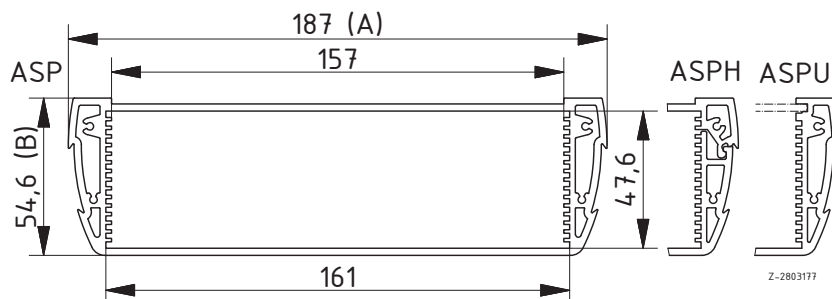

Scope Of Delivery: Enclosure profile

Notes: C = profile length, special lengths on request.

Enclosure profiles, horizontally-divided

Model	Order no.	A	B	C	Colour
ASPH 1850-0100 7024	94242100	187	54.6	100	Graphite grey
ASPH 1850-0100 9006	94241100	187	54.6	100	Silver
ASPH 1850-0150 7024	94242150	187	54.6	150	Graphite grey
ASPH 1850-0150 9006	94241150	187	54.6	150	Silver
ASPH 1850-0200 7024	94242200	187	54.6	200	Graphite grey
ASPH 1850-0200 9006	94241200	187	54.6	200	Silver
ASPH 1850-1000 7024	94242000	187	54.6	1000	Graphite grey
ASPH 1850-1000 9006	94241000	187	54.6	1000	Silver

Scope Of Delivery: Enclosure profile, two parts including profile seal

Notes: C = profile length, special lengths on request.

Enclosure profiles, open on one side

Model	Order no.	A	B	C	Colour
ASPU 1850-0100 7024	94342100	187	54.6	100	Graphite grey
ASPU 1850-0100 9006	94341100	187	54.6	100	Silver
ASPU 1850-0150 7024	94342150	187	54.6	150	Graphite grey
ASPU 1850-0150 9006	94341150	187	54.6	150	Silver
ASPU 1850-0200 7024	94342200	187	54.6	200	Graphite grey
ASPU 1850-0200 9006	94341200	187	54.6	200	Silver
ASPU 1850-1000 7024	94342000	187	54.6	1000	Graphite grey
ASPU 1850-1000 9006	94341000	187	54.6	1000	Silver

Scope Of Delivery: Enclosure profile

Notes: C = profile length, special lengths on request.

Z-2803177

* = Available on request