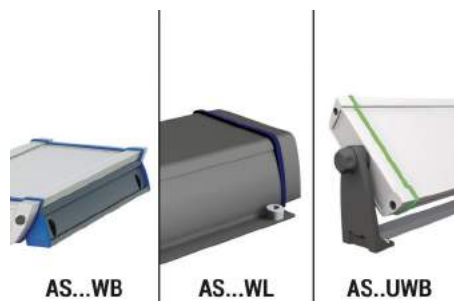

For wall mounting: wall fitting (AS...WB), wall bracket (AS...WL), universal wall fitting (AS...UWB)